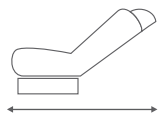

The Vela Slim Range

▲
River Blue
Item # 017456

▲
Concrete Grey
Item # 017454

▲
Black Raven
Item # 017458

Features

- Air Protect™ Superior Side Impact Protection
- Harness guides help prevent straps twisting in everyday use
- Safer for longer, rearward- facing up to 30 months
- Cool Baby™ Wicking Fabric keeps baby cool and comfortable
- ISOGO™ for simple and secure car seat installation
- 5 adjustable headrest and built-in harness adjustment allows you to adjust harness without removing seat from car
- 3 adjustable recline base positions to suit a larger variety of vehicles
- Machine washable covers
- Padded belt mates and handy harness holders

Product Specifications

Weight

7.3 kg

9 kg

57 cm

63 - 75 cm

46 cm

49 cm

49 x 68 x 47 cm

Australian Standard
AS/NZS 1754 Lic 1491
SAI Global