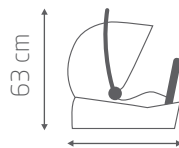

Product Specifications

Weight

4.6 kg

3.2 kg

7.8 kg

Dimensions

64 cm

44 cm

44 x 63 x 61 cm

Australian Standard
AS/NZS 1754 Lic 1491
SAI Global

† Always check compatibility before purchase. Adaptors and stroller sold separately