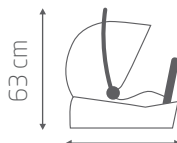

### Weight

3.2 kg

3.2 kg

6.4 kg

### Dimensions

63 cm

54 cm

38 cm

72 x 50 x 45 cm

**Australian Standard**  
AS/NZS 1754 Lic 1491  
SAI Global

† Always check compatibility before purchase. Adaptors and stroller sold separately